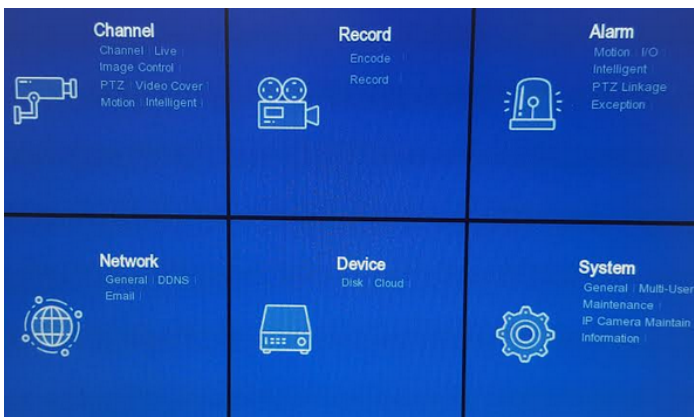

NUMERIC VIDEO RECORDER 2 HDD

With POE

GGM NVR023216P	32 Channels with 16 POE
GGM NVR023208P	32 Channels with 8 POE
GGM NVR0216P	16 Channels POE
GGM NVR021608P	16 Channels with 8 POE

Without POE

GGM NVR16	16 Canaux
GGM NVR0232	32 Canaux

MAIN FEATURES:

H265 / H264

8/16 POE RJ45 Ports

4K recording resolution

P2P / UPNP

128/320 Mbps bandwidth

8 To max HDD

GIGAMEDIA NVR provides an excellent ratio price/performance for your security installation. The GGM NVR02xxxx / NVR16 are dedicated for small and medium security installation.

8/16 PoE port can be used to power camera directly.

Possibility to add 2 HDD with maximum capacity of 8 Tb each. Recording resolution can support up to 4K. It embed 8/16 dry contact input for recording on alarm.

This NVR is compatible with all GGM's cameras.

MAIN MENU